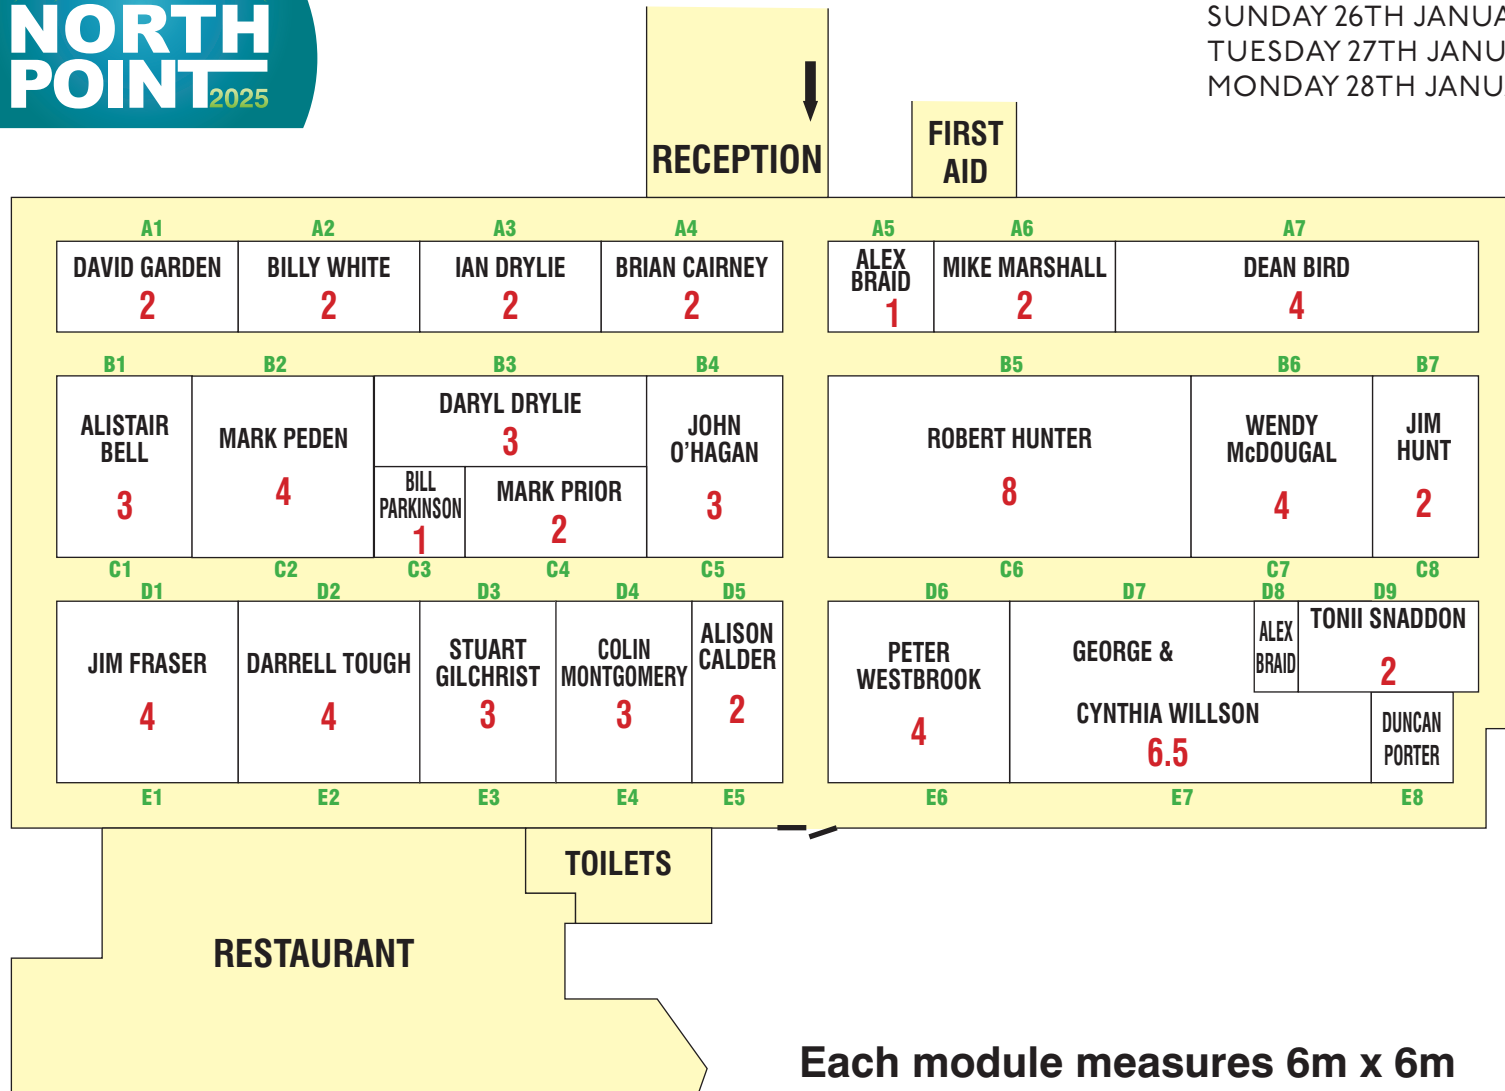

NORTHPOINT 2025

SUNDAY 26TH JANUARY 9.30AM -6PM
 TUESDAY 27TH JANUARY 9.30AM -5PM
 MONDAY 28TH JANUARY 9.30AM -4PM

LOWLAND HALL, ROYAL HIGHLAND CENTRE