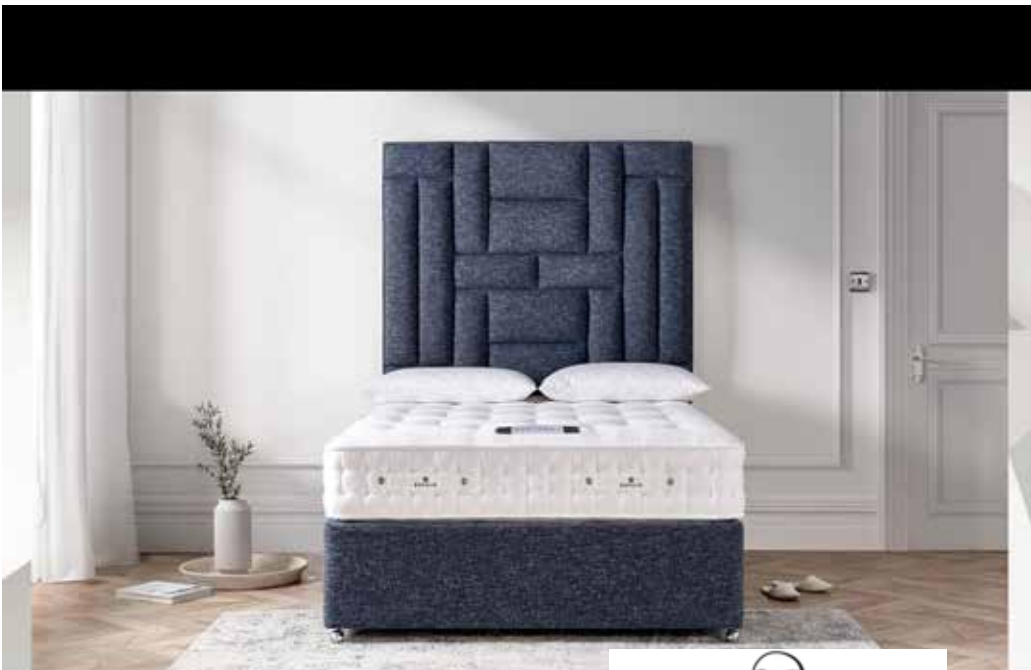

Tiffany

Esplor takes pride in producing some of the finest quality hand crafted mattresses using the best natural materials while employing traditional hand finishing to produce a durable, comfort giving, supportive mattresses for years of relaxing sleep.

These luxury mattresses could be paired with any of our solid structured bases and headboards up to 72" high in fabrics to compliment any bedroom.

Scottish Agents : George & Cynthia Willson - 07867 865463 or 07404 740226

Gavin Watt

M 07970 673050
E gavinwatt@mail.com

Relyon Beds + Pillows
Dunlopillo Beds
Parker Knoll

David Whittell

M 07539 285003
E davidwhittell@gmail.com

Komfiline Ltd
Laurel Mattresses UK Ltd
Sofa UK Ltd

Peter Westbrook

M 07773 010146
E westbrook-agencies@hotmail.com

Lebus Upholstery
Indus Valley
Wiemann
Sofitalia

George Willson

T 01387 739782
M 07867 865463
E sales@gee-linefurniture.com

Deepsleep / Gilt Edge Beds
Espoir Beds / Infinity Sleep
West Midlands Upholstery
Royams Upholstery
Ambers International Upholstery
Gee-Line Bedroom Furniture

Alan White

M 07733 883661
E alan.arredi@btinternet.com

Hypnos Beds
LA-Z-BOY UK
Kyoto sofa beds & upholstery
Komfi

Cynthia Willson

T 01387 739782
M 07404 740226
E sales@gee-linefurniture.com

Deepsleep / Gilt Edge Beds
Espoir Beds / Infinity Sleep
West Midlands Upholstery
Royams Upholstery
Ambers International Upholstery
Gee-Line Bedroom Furniture

Billy White

M 07976 302281
E bwhite@celebrity-furniture.co.uk

Celebrity Motion Furniture Ltd

SFRA Scottish Furnishing
Representatives
Association

If you know of anyone you think might benefit from being a member of the SFRA, please could you encourage them to email our secretary for an application form.

Cynthia Willson
secretary@SFRA.co.uk

Thank you.