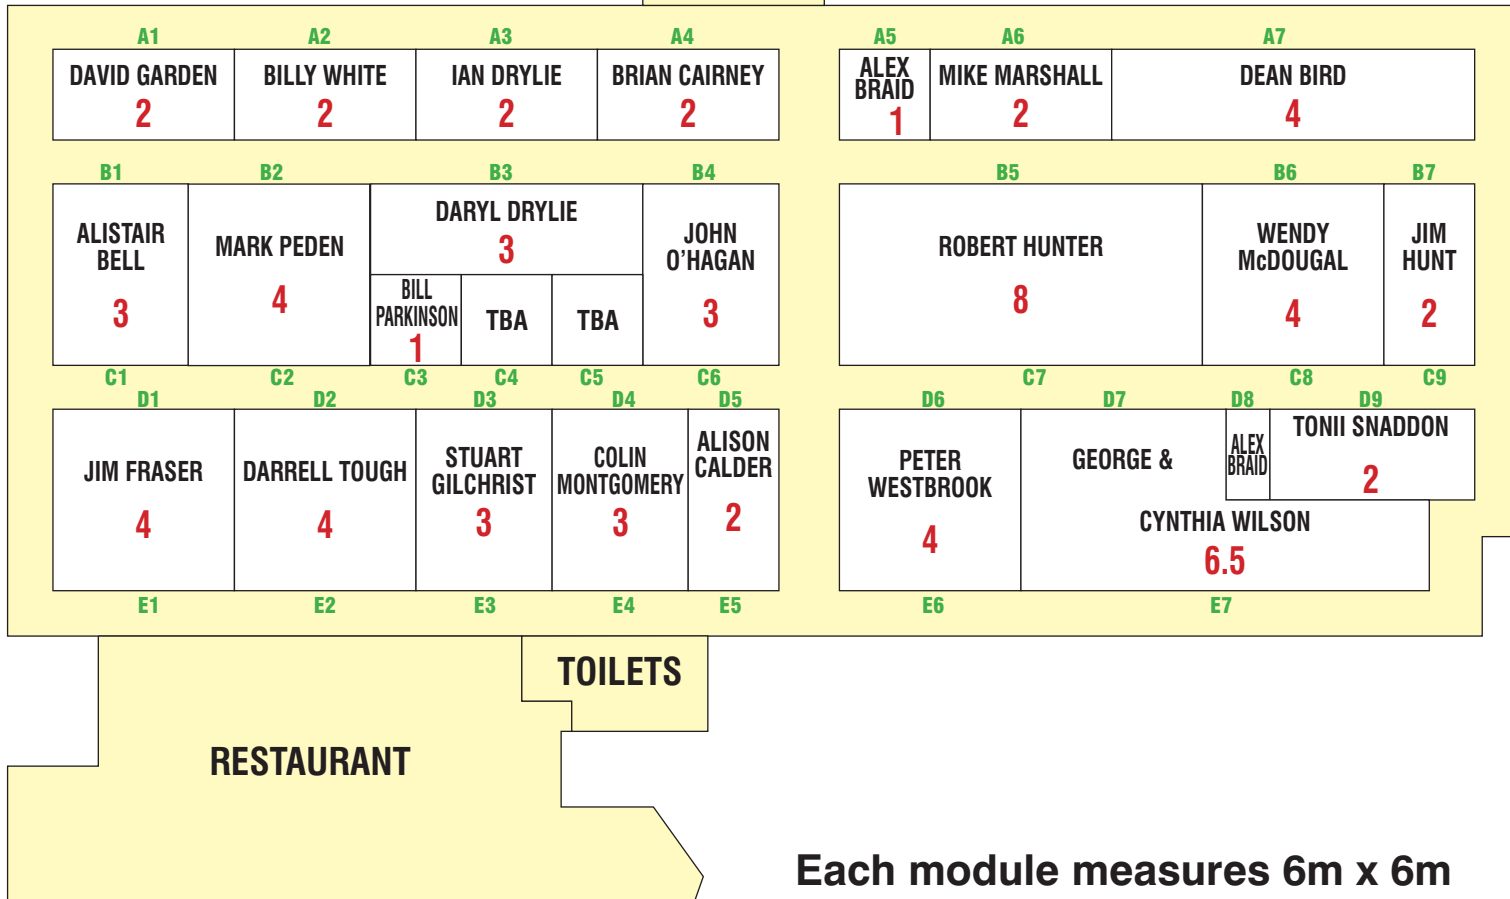

NORTHPOINT 2025

SUNDAY 26TH JANUARY 9.30AM -6PM
 MONDAY 27TH JANUARY 9.30AM -5PM
 MONDAY 28TH JANUARY 9.30AM -4PM

↓
RECEPTION

LOWLAND HALL, ROYAL HIGHLAND CENTRE